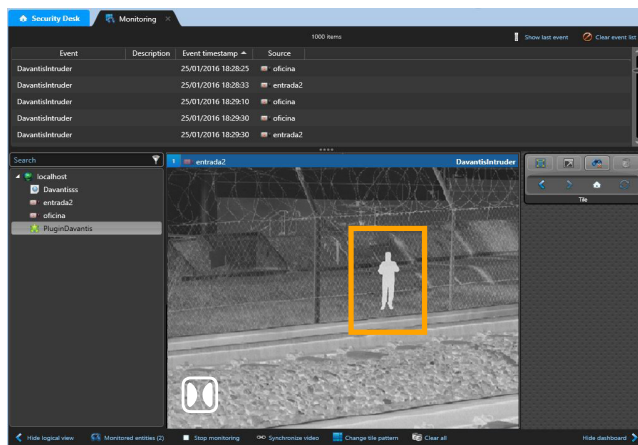

RECEIVE DAVANTIS VIDEO ANALYTICS EVENTS IN YOUR GENETEC VMS

GENETEC
SECURITY
CENTER

DAVANTIS is 100% devoted to video analytics for perimeter protection. More than a decade investigating beyond the obvious, using powerful and state-of-the-art algorithms to boost your cameras.

Security Center is Genetec's unified security platform that seamlessly blends IP security surveillance systems within a single intuitive interface to simplify your operations.

Now you can receive DAVANTIS video analytics events in your Genetec Security Center.