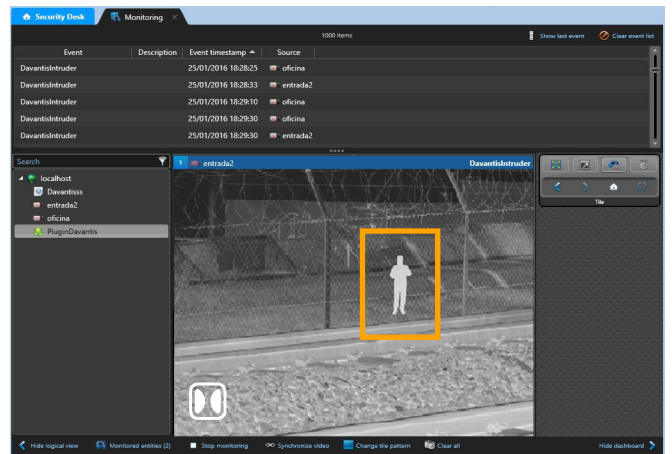

Event metadata overlay.

Access to live camera.

Recorded video retrieval.

Automatic alarm synchronization.

REQUIREMENTS

GENETEC: Security Center 5.7 or higher.

DAVANTIS: Daview v182 or higher.

HOW DO YOU CONNECT GENETEC SOFTWARE WITH DAVANTIS?

GENETEC
SECURITY
CENTER

CAMERAS

DAVIEW

CAMERA
STREAMS

EVENTS

EVENT
METADATA
OVERLAY

GENETEC SECURITY CENTER

CAMERAS

DAVIEW

CAMERA
STREAMS

EVENTS

RTSP
W/
META-
DATA
(Optional)

GENETEC SECURITY CENTER