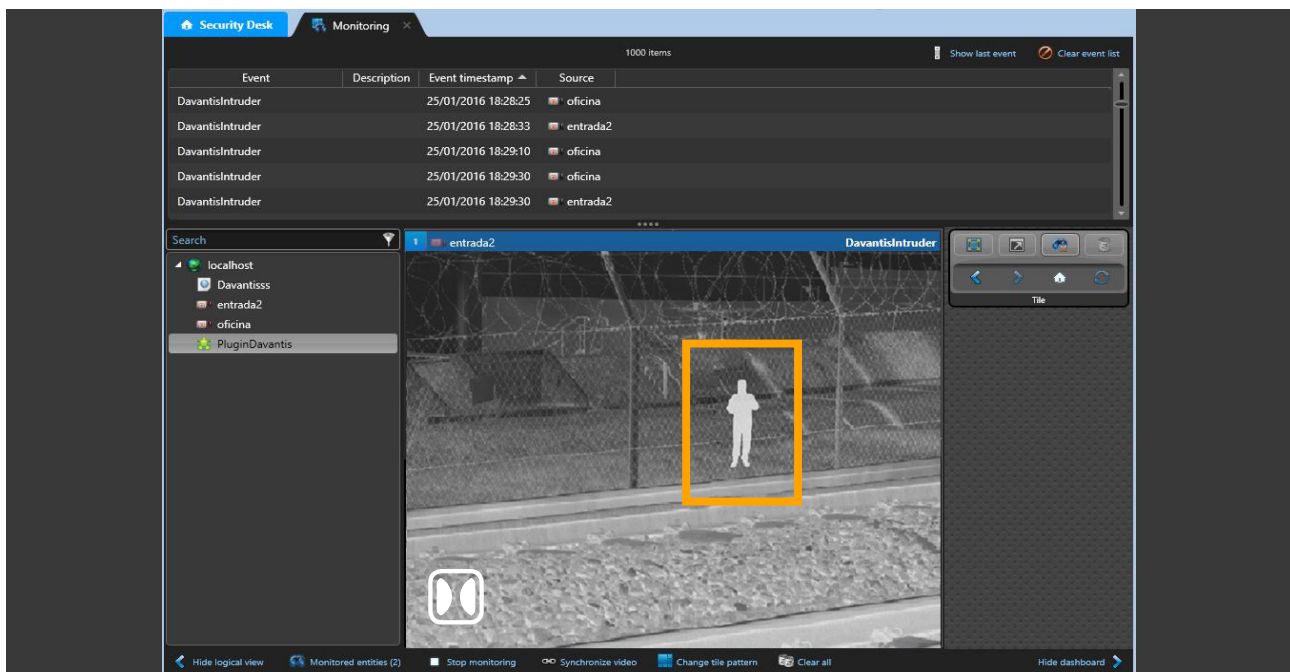

Receive DAVANTIS video analytics events in your Genetec VMS —

DAVANTIS is 100% devoted to video analytics for perimeter protection. More than a decade investigating beyond the obvious, using powerful and state-of-the-art algorithms to boost your cameras.

Security Center is Genetec's unified security platform that seamlessly blends IP security surveillance systems within a single intuitive interface to simplify your operations.

Now you can receive Davantis video analytics events in your Genetec Security Center.

Technical specifications

Genetec VMS

- DAVANTIS intruder alarm.
- Event metadata overlay.
- Access to live camera.
- Recorded video retrieval.
- Automatic alarm synchronization.

Requirements

- Genetec:** Security Center 5.7 or higher.
- DAVANTIS:** v182 or higher.