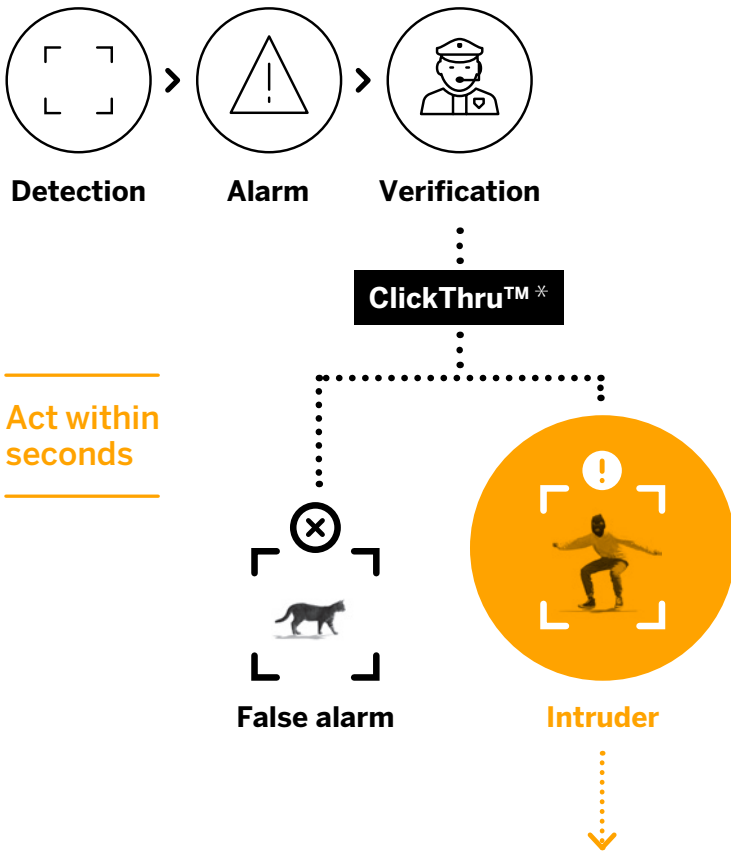

# Receive DAVANTIS video analytics events in your SIS Alarm Center

**DAVANTIS** is 100% devoted to video analytics for perimeter security. Over 15 years investigating beyond the obvious, using powerful and state-of-the-art algorithms to boost your cameras.

**Alarm Center** permits users to simultaneously & instantaneously interpret, monitor, record, and respond to alarm data generated from multiple systems, including fire, burglary, panic, medical, environmental and more. The software can facilitate selective

or automatic responses to alarm signals, permitting a single system the ability to manage millions of data points.

Now you can receive DAVANTIS video analytics events in your SIS Alarm Center.

---

# Why DAVANTIS? —

With us you will always know what triggered the alarm

Having verified the presence of an intruder, the system facilitates remote activation of deterrent devices.

Your security staff can use our app to monitor the site and act within seconds.