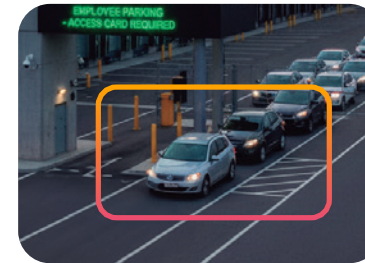

Customise each camera and combine the scenarios you need

Stationary vehicle
+5 minutes
No person present
Alert

Camera 01

Example / In this area, an alert will be triggered with the following combination: a stationary vehicle + 5 minutes + no person present.

Loitering

Suspicious presence

Absence detection

Tailgating

Motionless person

Overcapacity

Long queues

Rail crossings