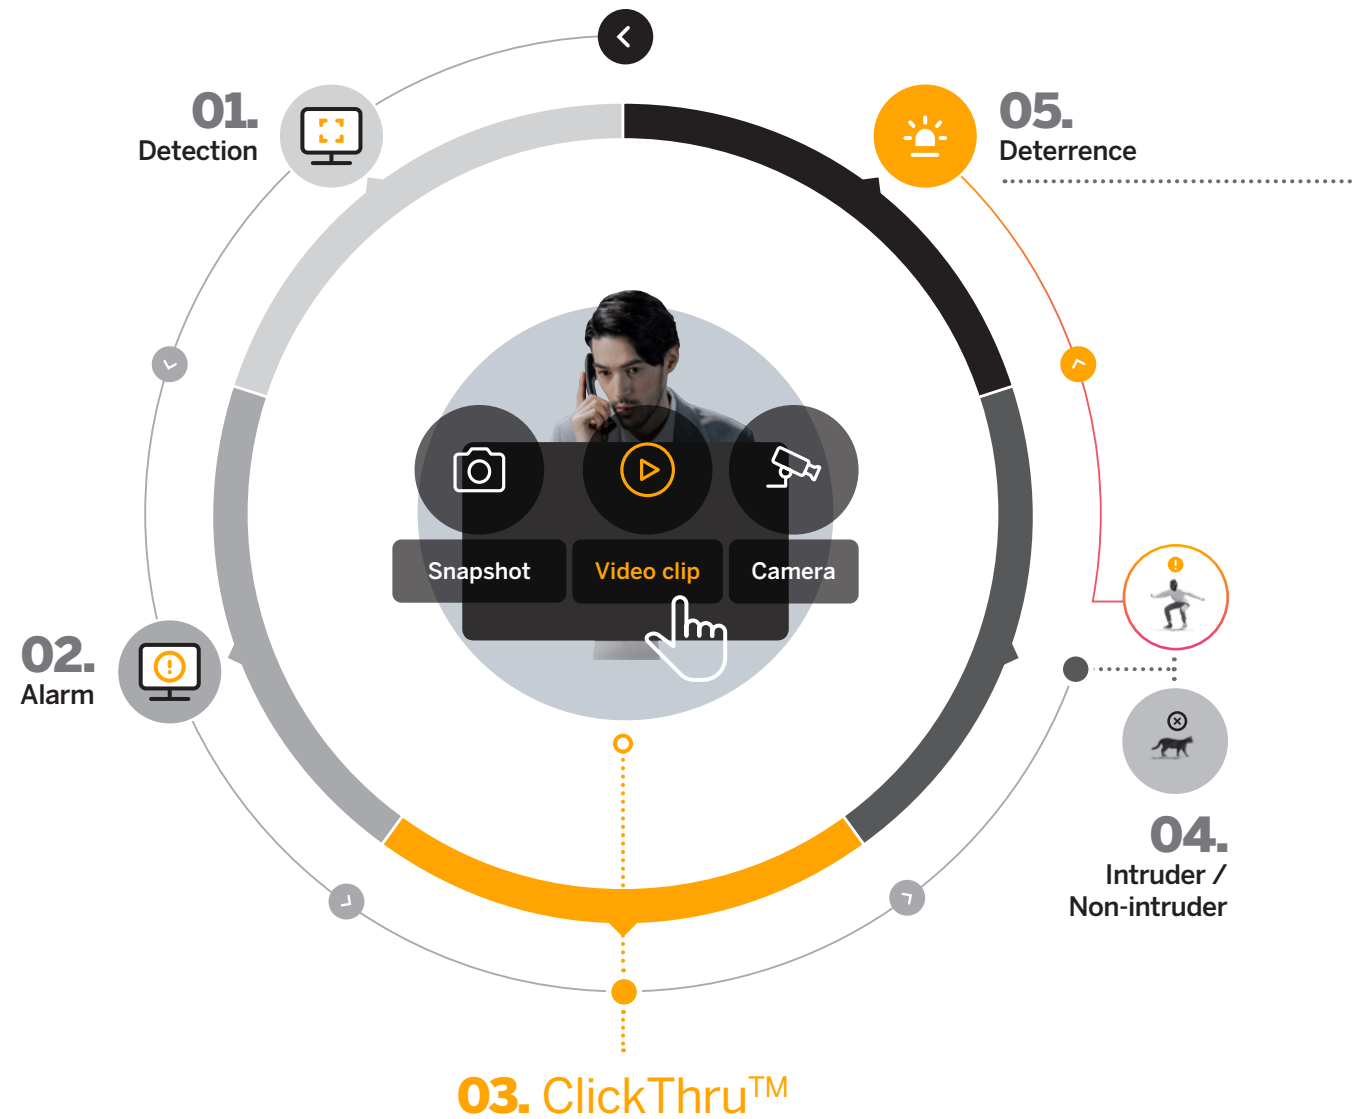

Solutions for Control Centres

**With DAVANTIS, you
always know what
triggered the alarm**

**Manage more sites
with fewer resources**

**Compatible with
leading alarm
management software**

Verification process

Exclusive, simple and effective alarm management system

Click 1

Snapshot with a frame highlighting the cause of the alarm.

Click 2

Alarm video clip at the activation point.

Click 3

Direct camera access for immediate verification.

View live activity from DAVANTIS systems

Cameras in alert status change state to warn operators

Identify cameras with signal loss

Live camera streaming directly on the map

Interactive map with zoom for greater situational detail

Access real-time, detailed information about the location where an intrusion is detected

Maximum expertise in video analytics for perimeter protection.

More than 20 years of research creating a new generation of video analytics.