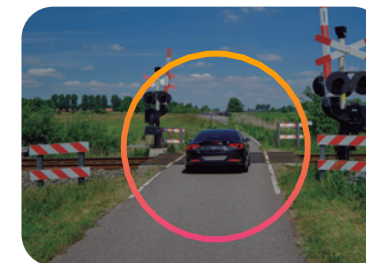

Loitering

Suspicious presence

Absence detection

Tailgating

Motionless person

Overcapacity

Long queues

Rail crossings

Bridge safety

Prolonged ATM presence

Animals on the road

Exceeding loading time

Whatever your cms, VMS or PSIM, we are compatible

Monitor more sites with fewer resources

We integrate with leading alarm management software