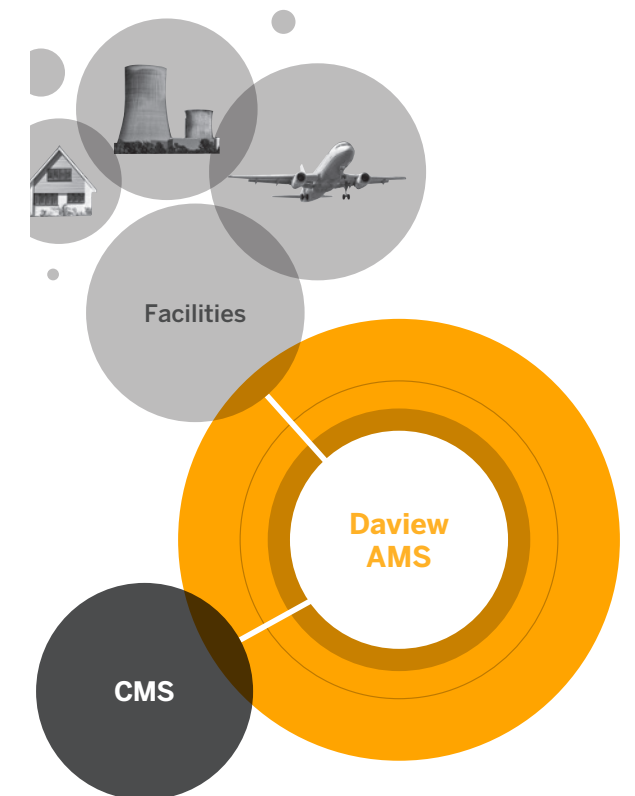

Our server operates as a conventional receiving centre and enables efficient control of installations

Locate, visualise and act

Maps in Action, managing multiple cameras and large areas has never been easier